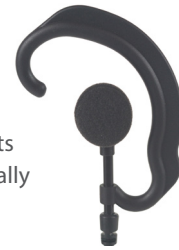

**Braided Fiber
Cloth
C-Hook
1 Wire**

CH+1W

- Improved strength and durability
- Tangle-free
- A straight in-line PTT with RF-shielded microphone
- Flexible design for enhanced comfort on ear

Adjusts vertically

Ear Bud rotates 360 degrees

**D-Ring
1 Wire**

DR1W

- A straight through in-line PTT with microphone

**D-Ring
Adjustable
1 Wire**

DRA1W

- A straight through in-line PTT with microphone

**Ear Bud
1 Wire**

EB1W

- A straight through in-line PTT with microphone

Removable protective cover

Features

- Industry leading 30lb pull strength at both ends of the PTT
- Specialized cable for flexibility in various temperature environments
- Molded stress relief at connector